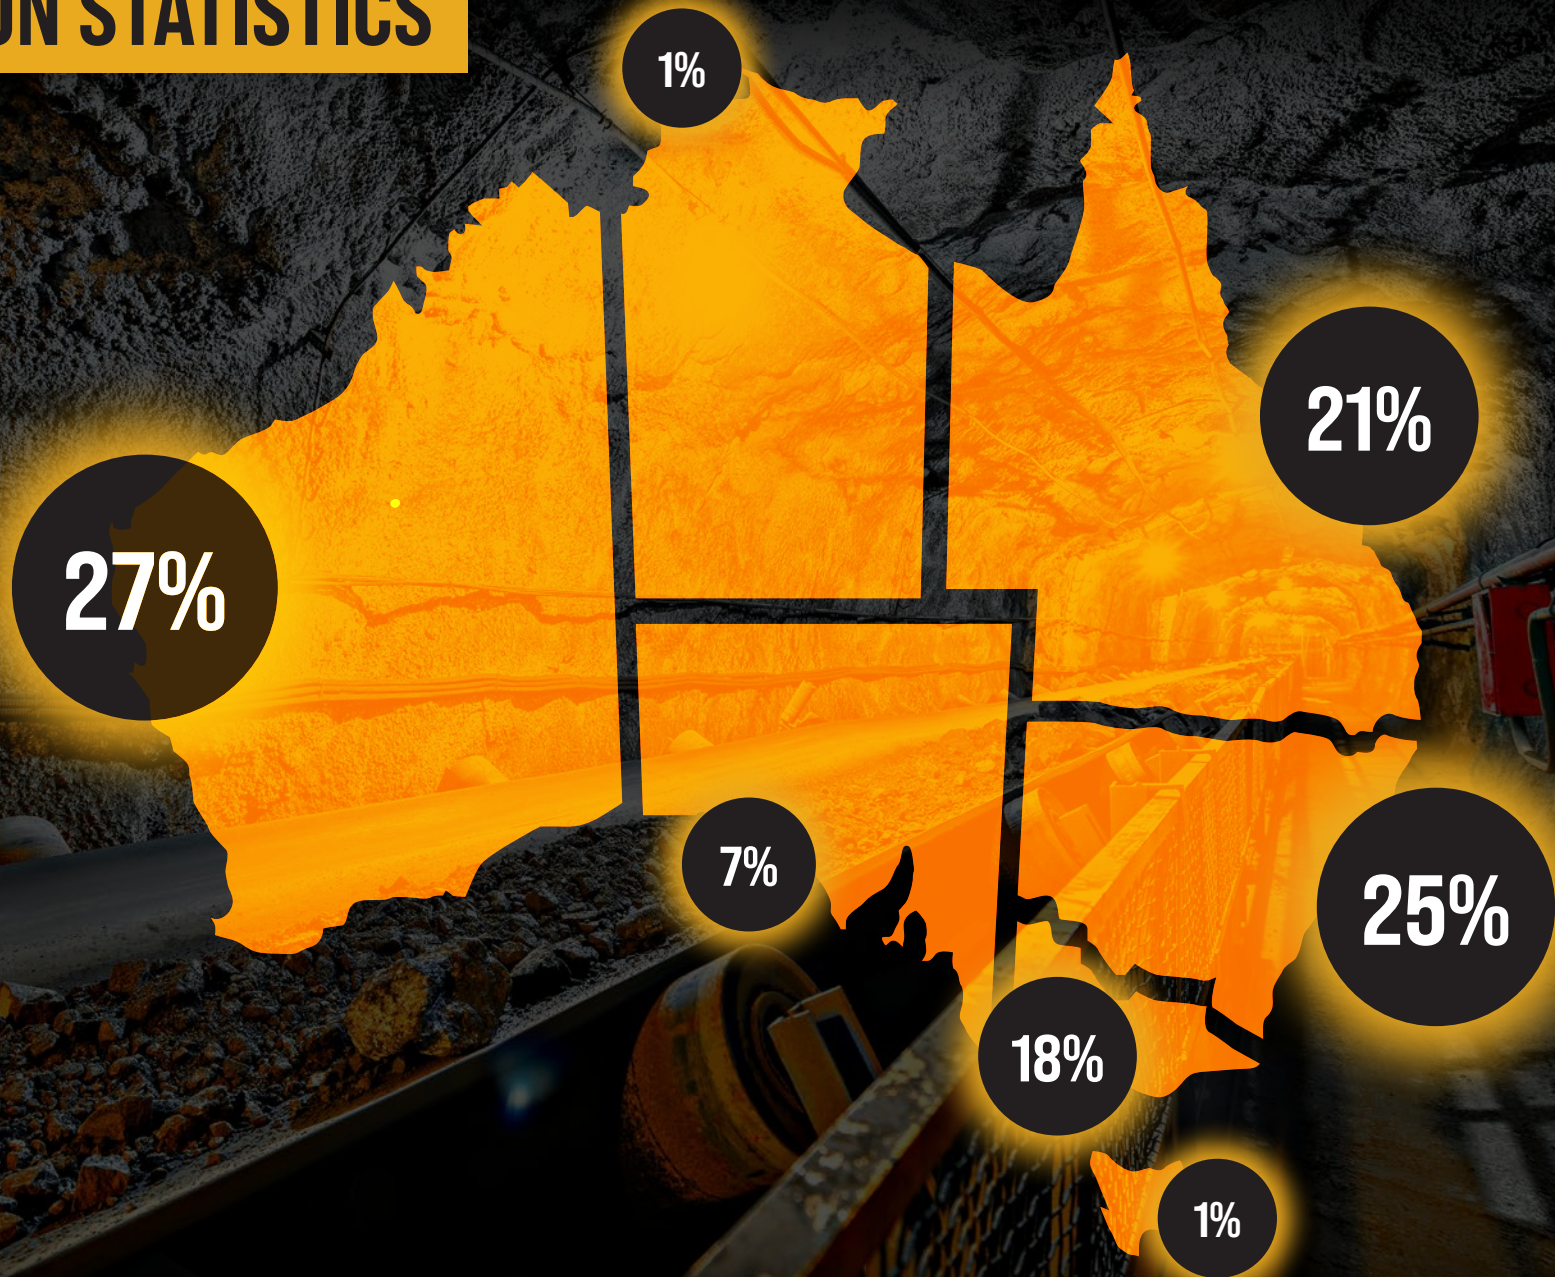

DISTRIBUTION STATISTICS

Electronic
40k+

Print
2k

Over 500k Social
Media Impressions
last year.

Over 54k Unique
Website Visitors
Per Month

BREAKDOWN BY STATE

ADVERT SIZES AVAILABLE

Double Page Spread